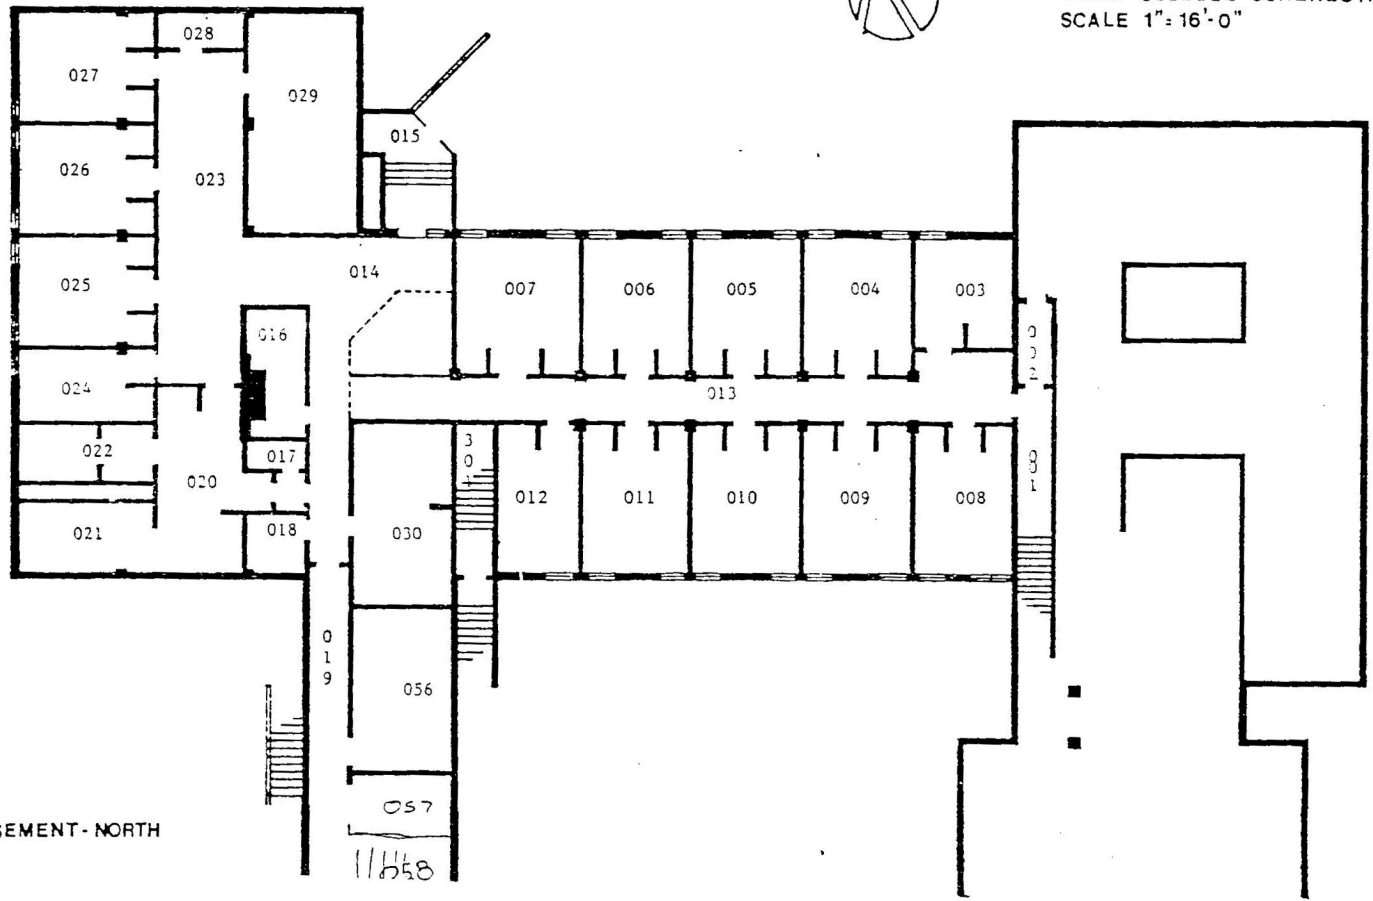

FOX HOUSE
UNION COLLEGE SCHENECTADY
SCALE 1" = 16'-0"

BASEMENT - NORTH

11658