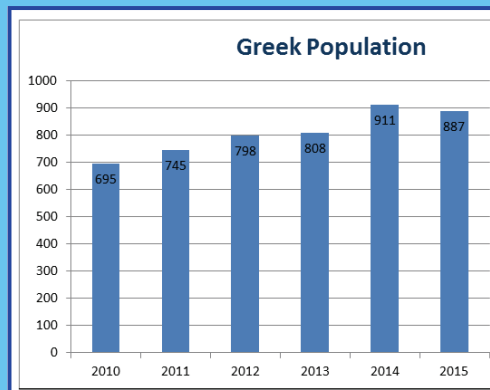

39% of Men are involved in Greek Life

Of those eligible (removing first years) :

54% of Women are involved in Greek Life

58% of Men are involved in Greek Life

Delta Delta Delta Tri-Hop for St. Jude's

Theta Delta Chi lit the Nott blue for Autism Awareness