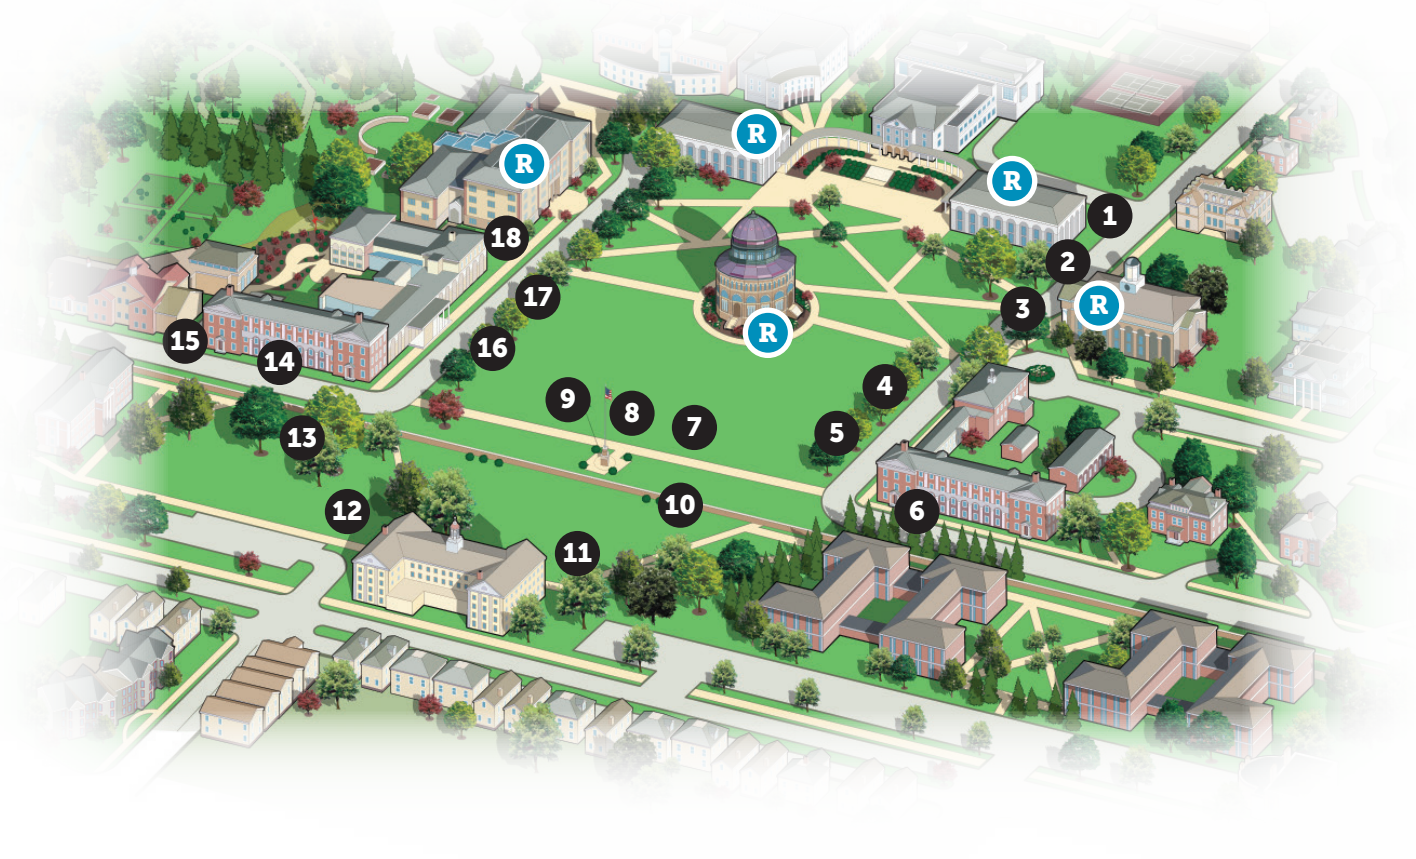

POST-COMMENCEMENT GATHERINGS

SUNDAY, JUNE 13, 2021 ☼ SUNDAY, JUNE 20, 2021

To provide for safety in post-ceremony gatherings, graduates and guests are encouraged to meet at the designated areas shown on this map.

1	Anthropology / Classics / Philosophy / Religious Studies	The lawns between Beuth House and Memorial Chapel (south of Karp Hall)
2	English / Asian Studies	The lawns between Beuth House and Memorial Chapel (south of Karp Hall)
3	Modern Languages / Russian & East European Studies	The lawns between Beuth House and Memorial Chapel (south of Karp Hall)
4	Political Science / Latin American & Caribbean Studies	Rugby Field along South Lane
5	Sociology / Africana Studies	Rugby Field along South Lane
6	Economics	In front of Sorum House along Terrace Lane South
7	History / Gender Sexuality & Women's Studies / Science, Medicine, Technology & Culture	Terrace Wall Path near flag pole
8	Physics & Astronomy	Terrace Wall Path near flag pole
9	Computer Science	Terrace Wall Path near flag pole
10	Biology / Organizing Theme	West Beach
11	Chemistry / Biochemistry	West Beach
12	Psychology	West Beach
13	Neuroscience	West Beach
14	Geology / Environmental Studies	In front of Messa/Wold House along Terrace Lane North
15	Mathematics	In front of Messa/Wold House along Terrace Lane North
16	Electrical, Computer & Biomedical Engineering	Rugby Field along North Lane
17	Mechanical Engineering	Rugby Field along North Lane
18	Music / Theater & Dance / Visual Arts	Chester Arthur Plaza

RESTROOMS:

19	Nott Memorial basement	22	Karp Hall
20	Memorial Chapel	23	Reamer Campus Center
21	Lippman Hall		