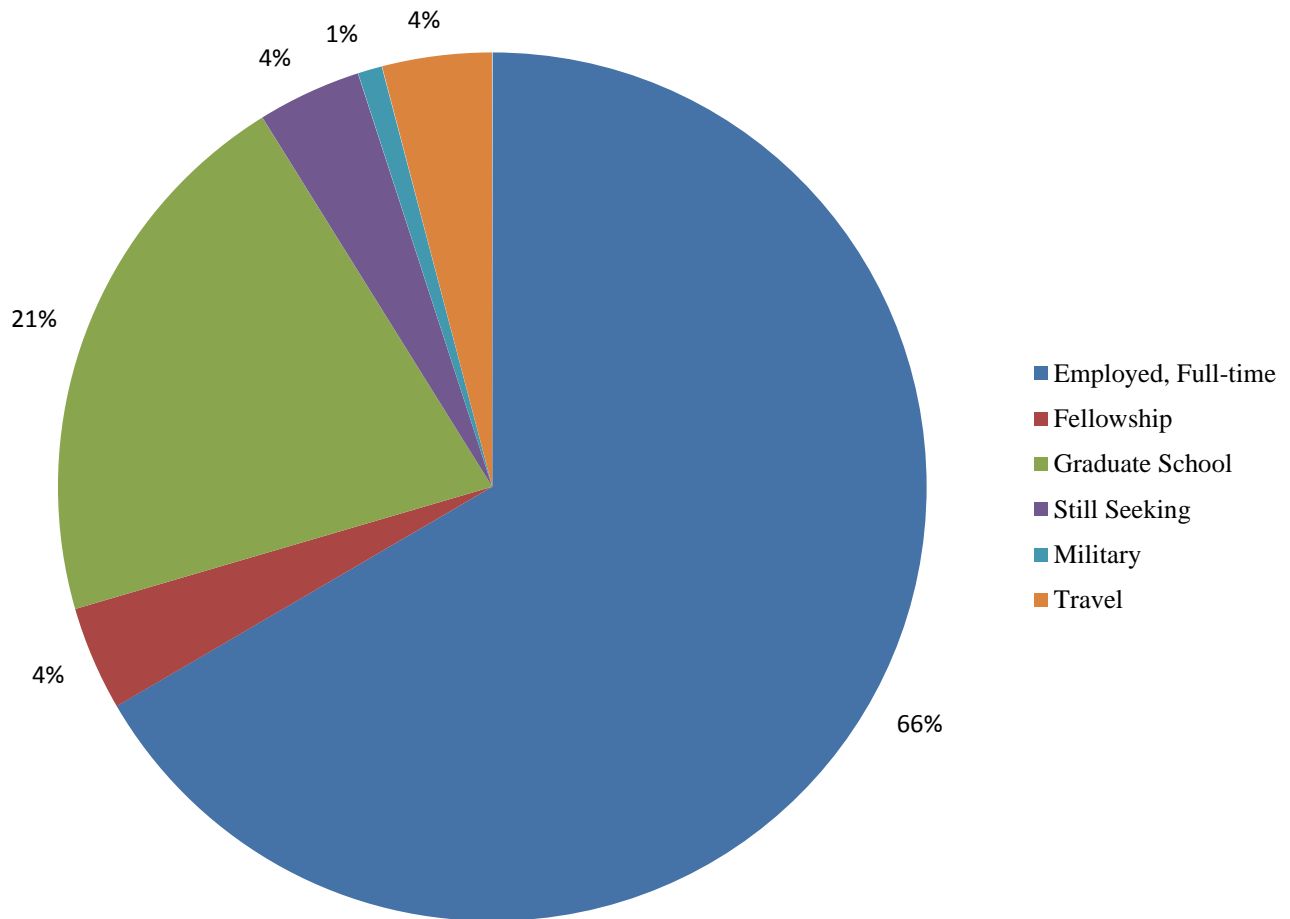

Class of 2014 Response Profile

**Class of 2014
Employment Summary**

Employment Field	Count	Percent
Accounting	1	0.3%
Actuarial	1	0.3%
Administration	4	1.3%
Animals/Veterinary Work	1	0.3%
Arts/Culture/Museum	2	0.7%
Athletics	11	3.7%
Business Services	12	4.0%
Communications/Public Relations	3	1.0%
Construction	1	0.3%
Consulting	4	1.3%
Design	1	0.3%
Education	34	11.4%
Engineering	33	11.1%
Entertainment/Film/Performing Arts	5	1.7%
Entrepreneurial	1	0.3%
Environmental	11	3.7%
Event Planning	1	0.3%
Fashion	2	0.7%
Finance	38	12.8%
Government	3	1.0%
Health Care	21	7.0%
Human Resources	13	4.4%
Law	3	1.0%
Law Enforcement	1	0.3%
Management Consulting	1	0.3%
Management Training	4	1.3%
Marketing	5	1.7%
Media (TV/Radio/Print)	5	1.7%
Military	4	1.3%
Nonprofit	4	1.3%
Not Provided	2	0.7%
Recreation/Travel/Tourism	1	0.3%
Religion	1	0.3%
Research	12	4.0%
Retail	4	1.3%
Sales	35	11.7%
Sciences	5	1.7%
Social Media	2	0.7%
Technology	6	2.0%